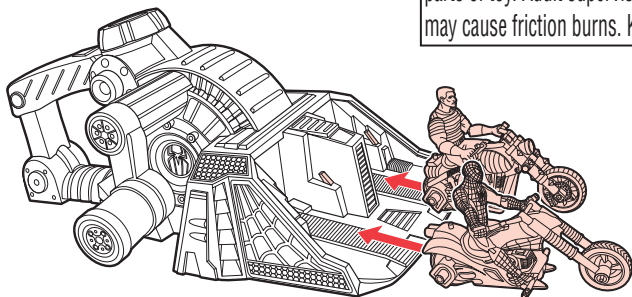

SPIDER-MAN® WEBWORLD RACERS FACE-OFF

CAUTION:

Hair entanglement may result if child's hair comes in contact with moving parts of toy. Adult supervision is required. While in operation the wheel may cause friction burns. Keep hands away from moving wheel.

1 Place launcher on floor and lock bikes into launcher.