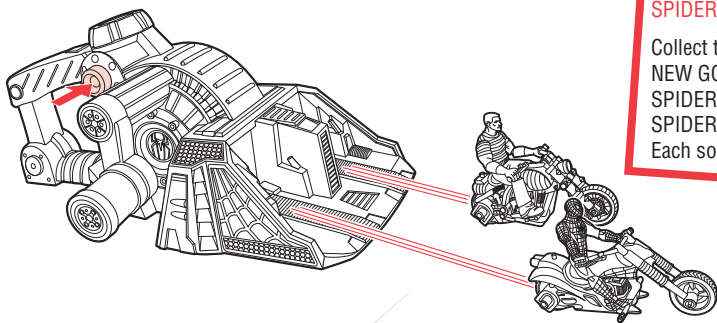

This launcher is compatible with all **SPIDER-MAN WEBWORLD RACERS!**

Collect them all!
NEW GOBLIN™ Spider Slayer
SPIDER-MAN Goblin Stomper
SPIDER-MAN Street Spider Motorcycle
Each sold separately.