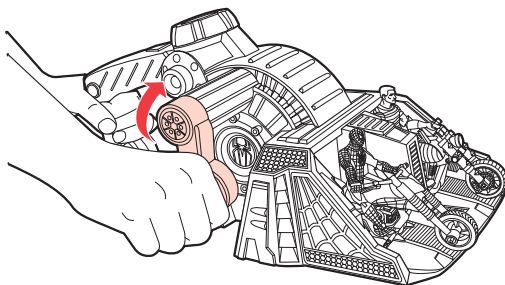

2 Holding launcher handle, turn the crank about 10 times.

3 Press the button on the launcher to watch the bikes go screaming across your floor!